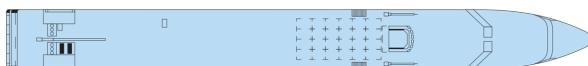

UPPER DECK : RESTAURANT - RECEPTION DESK - LOUNGE BAR WITH DANCEFLOOR

SUN DECK : FITNESS - SUN DECK