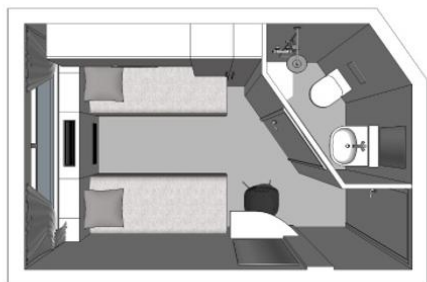

MS La Boheme

4 anchors - Rhine River and tributaries - 80 cabins

MS La Boheme

The **MS La Boheme** sails on the Danube and the Rhine Rivers.

Interior design

Cabins

- Main deck 1 double bed - Suite 18 m²
- Main deck 1 single bed 9 m²
- Main deck 2 beds 9 m²
- Upper deck 2 beds 9 m²

Cabins equipments

- TV
- Telephone (for internal calls only)
- Bathroom with shower and toilet
- Towels
- Safe
- Independent air-conditioning
- Electricity 220V
- Wi-Fi

Please note that there is no laundry service on board the ship.

Decks and technical details

MAIN DECK 51 cabins

Year Built : 1995
Year Renovated : 2011
Guest capacity : 158
Number of cabins : 80
Width : 10
Length : 110
Number of decks : 2
Cabins outside

UPPER DECK 28 cabins