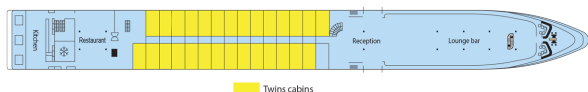

MS La Boheme

4 anchors - Rhine River and tributaries - 80 cabins

MS La Boheme

The **MS La Boheme** sails on the Danube and the Rhine Rivers.

Interior design

Cabins

- Main deck 1 double bed - Suite 18 m²
- Main deck 1 single bed 9 m²
- Main deck 2 beds 9 m²
- Upper deck 2 beds 9 m²

Decks and technical details

MAIN DECK 51 cabins

Year Built : 1995
Year Renovated : 2011
Guest capacity : 158
Number of cabins : 80
Width : 10
Length : 110
Number of decks : 2
Cabins outside

UPPER DECK 28 cabins