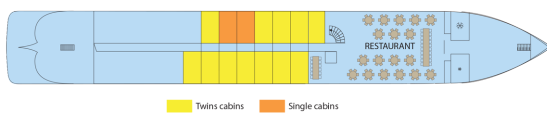

MS Infante Don Henrique

4 anchors - Douro River - 71 cabins

MS Infante Don Henrique

MS Infante Don Henrique sails on the Douro River (Portugal).

Interior design

Cabins

- Middle Deck 1 double bed 9 m²
- PONT INTERMEDIAIRE SINGLE 8 m²
- Middle deck 2 adjustable twin beds 9 m²
- Main deck 1 single bed 8 m²
- Main deck 2 adjustable twin beds 9 m²
- Upper deck 2 adjustable twin beds 9 m²

Decks and technical details

MAIN DECK 14 cabins

Year Built : 2003
Year Renovated : 2014
Guest capacity : 138
Number of cabins : 71
Width : 11.40
Length : 75
Number of decks : 3
Elevators
Cabins outside

MIDDLE DECK 19 cabins

UPPER DECK 38 cabins

SUN DECK

MAIN DECK : RESTAURANT

MIDDLE DECK : RECEPTION DESK - LOUNGE BAR WITH DANCEFLOOR

UPPER DECK : TERRACE

SUN DECK : FITNESS - SUN DECK