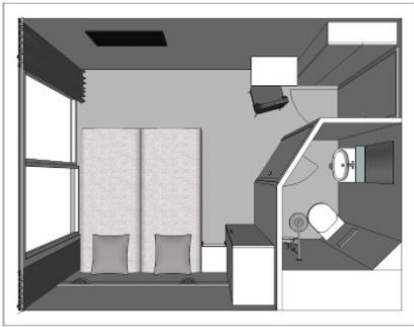

MS Infante Don Henrique

4 anchors - Douro River - 71 cabins

MS Infante Don Henrique

MS Infante Don Henrique sails on the Douro River (Portugal).

Interior design

Cabins

- Middle Deck 1 double bed 9 m²
- PONT INTERMEDIAIRE SINGLE 8 m²
- Middle deck 2 adjustable twin beds 9 m²
- Main deck 1 single bed 8 m²
- Main deck 2 adjustable twin beds 9 m²
- Upper deck 2 adjustable twin beds 9 m²

Cabins equipments

- TV
- Telephone (for internal calls only)
- Bathroom with shower and toilet
- Towels
- Safe
- Independent air-conditioning
- Electricity 220V
- Wi-Fi

Please note that there is no laundry service on board the ship.

Decks and technical details

MAIN DECK 14 cabins

Year Built : 2003
Year Renovated : 2014
Guest capacity : 138
Number of cabins : 71
Width : 11.40
Length : 75
Number of decks : 3
Elevators
Cabins outside

MIDDLE DECK 19 cabins