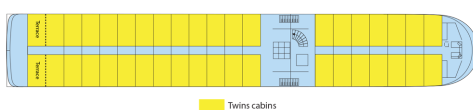

MS Infante Don Henrique

4 anchors - Douro River - 71 cabins

MS Infante Don Henrique

MS Infante Don Henrique sails on the Douro River (Portugal).

Interior design

Cabins

- Middle Deck 1 double bed 9 m²
- PONT INTERMEDIAIRE SINGLE 8 m²
- Middle deck 2 adjustable twin beds 9 m²
- Main deck 1 single bed 8 m²
- Main deck 2 adjustable twin beds 9 m²
- Upper deck 2 adjustable twin beds 9 m²

Decks and technical details

MAIN DECK 14 cabins

Year Built : 2003
Year Renovated : 2014
Guest capacity : 138
Number of cabins : 71
Width : 11.40
Length : 75
Number of decks : 3
Elevators
Cabins outside

MIDDLE DECK 19 cabins

UPPER DECK 38 cabins

SUN DECK

MAIN DECK : RESTAURANT

MIDDLE DECK : RECEPTION DESK - LOUNGE BAR WITH DANCEFLOOR

UPPER DECK : TERRACE

SUN DECK : FITNESS - SUN DECK