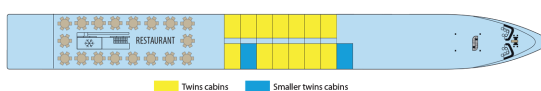

The Sun Deck, with chairs and sunloungers, is the best place on the ship for an unobstructed view of the sites.

Interior design

Cabins

- Main Deck 1 double bed 10 m²
- Main deck 2 adjustable twin beds 14 m²
- Upper Deck 1 double bed 12 m²
- Upper Deck 1 double bed - disabled person 12 m²
- Upper deck 1 single bed 11 m²
- Upper deck 2 adjustable twin beds 14 m²

Decks and technical details

MAIN DECK 15 cabins

Twins cabins Smaller twins cabins

UPPER DECK 24 cabins

Twins cabins Suites Smaller twins cabins Single cabins PRM cabins

SUN DECK

Year Built : 2016
Year Built : 2016
Guest capacity : 79
Guest capacity : 79
Number of cabins : 39
Number of cabins : 39
Width : 10.5
Width : 10.5
Length : 95.4
Length : 95.4
Number of crew members : 15
Number of crew members : 15
Number of decks : 2
Number of decks : 2
Cabins outside
Cabins outside
PRM cabins
PRM cabins