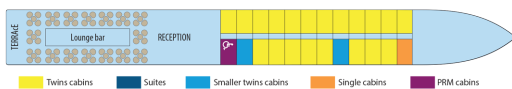

The Sun Deck, with chairs and sunloungers, is the best place on the ship for an unobstructed view of the sites.

Interior design

Cabins

- Main Deck 1 double bed 10 m²
- Main deck 2 adjustable twin beds 14 m²
- Upper Deck 1 double bed 12 m²
- Upper Deck 1 double bed - disabled person 12 m²
- Upper deck 1 single bed 11 m²
- Upper deck 2 adjustable twin beds 14 m²

Decks and technical details

MAIN DECK 15 cabins

Twins cabins Smaller twins cabins

UPPER DECK 24 cabins

Twins cabins Suites Smaller twins cabins Single cabins PRM cabins

SUN DECK

Year Built : 2016
Year Built : 2016
Guest capacity : 79
Guest capacity : 79
Number of cabins : 39
Number of cabins : 39
Width : 10.5
Width : 10.5
Length : 95.4
Length : 95.4
Number of crew members : 15
Number of crew members : 15
Number of decks : 2
Number of decks : 2
Cabins outside
Cabins outside
PRM cabins
PRM cabins