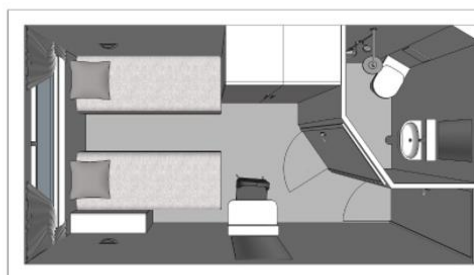

MS Modigliani

4 anchors - Danube and Rhine Rivers and its tributaries - 78 cabins

MS Modigliani

The MS Modigliani sails on the Danube and the Rhine Rivers and its tributaries.

Interior design

Cabins

- Main deck 1 double bed - Suit 16 m²
- Main deck 1 single bed 11 m²
- Main deck 2 adjustable twin beds 11 m²
- Main deck 3 beds 11 m²
- Upper deck 2 adjustable twin beds 11 m²
- Upper Deck 1 double bed - disabled person 11 m²

Cabins equipments

- TV
- Telephone (for internal calls only)
- Bathroom with shower and toilet
- Towels
- Safe
- Independent air-conditioning
- Electricity 220V
- Wi-Fi

Please note that there is no laundry service on board the ship.

Decks and technical details

MAIN DECK 50 cabins

Year Built : 2001
Year Renovated : 2011
Guest capacity : 159
Number of cabins : 78
Width : 11.40
Length : 110
Number of decks : 2
Cabins outside PRM cabins