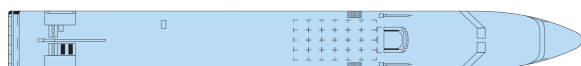

MAIN DECK : LIBRARY

UPPER DECK : RESTAURANT - RECEPTION DESK - LOUNGE BAR WITH DANCEFLOOR