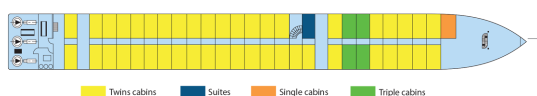

MS Modigliani

4 anchors - Danube and Rhine Rivers and its tributaries - 78 cabins

MS Modigliani

The MS Modigliani sails on the Danube and the Rhine Rivers and its tributaries.

Interior design

Cabins

- Main deck 1 double bed - Suit 16 m²
- Main deck 1 single bed 11 m²
- Main deck 2 adjustable twin beds 11 m²
- Main deck 3 beds 11 m²
- Upper deck 2 adjustable twin beds 11 m²
- Upper Deck 1 double bed - disabled person 11 m²

Decks and technical details

MAIN DECK 50 cabins

Year Built : 2001
Year Renovated : 2011
Guest capacity : 159
Number of cabins : 78
Width : 11.40
Length : 110
Number of decks : 2
Cabins outside PRM cabins