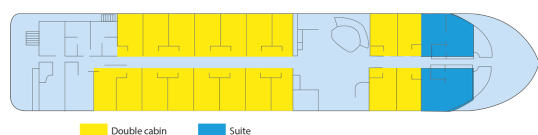

Year Built : 1998
Year Renovated : 2018
Guest capacity : 100
Number of cabins : 50
Width : 13,80
Length : 72
Number of crew members : 75
Number of decks : 3
Laundry
Jacuzzi
Outdoor Pool