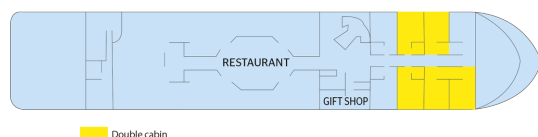

Cabins

- NILE DECK - 2 ADJUSTABLE TWIN BEDS 20 m²
- UPPER DECK - 2 ADJUSTABLE TWIN BEDS WITH ONE SPARE BED 20 m²
- MAIN DECK - 2 ADJUSTABLE TWIN BEDS WITH ONE SPARE BED 20 m²
- NILE DECK - 2 ADJUSTABLE TWIN BEDS WITH ONE SPARE BED 20 m²
- MAIN DECK - 1 DOUBLE BED SUITE 40 m²
- MAIN DECK - 2 ADJUSTABLE TWIN BEDS 20 m²
- UPPER DECK - 2 ADJUSTABLE TWIN BEDS 20 m²

Cabins equipments

- 220 volts sockets (European sockets)
- TV
- Hairdryer
- Safe
- Individual air conditioning
- Outdoor swimming pool
- Outdoor Jacuzzi
- Massage area
- 2 exercise bikes
- Wi-Fi on all decks
- Laundry service
- On-board doctor
- Gift shop

Decks and technical details

NILE DECK 4 cabins

MAIN DECK 20 cabins